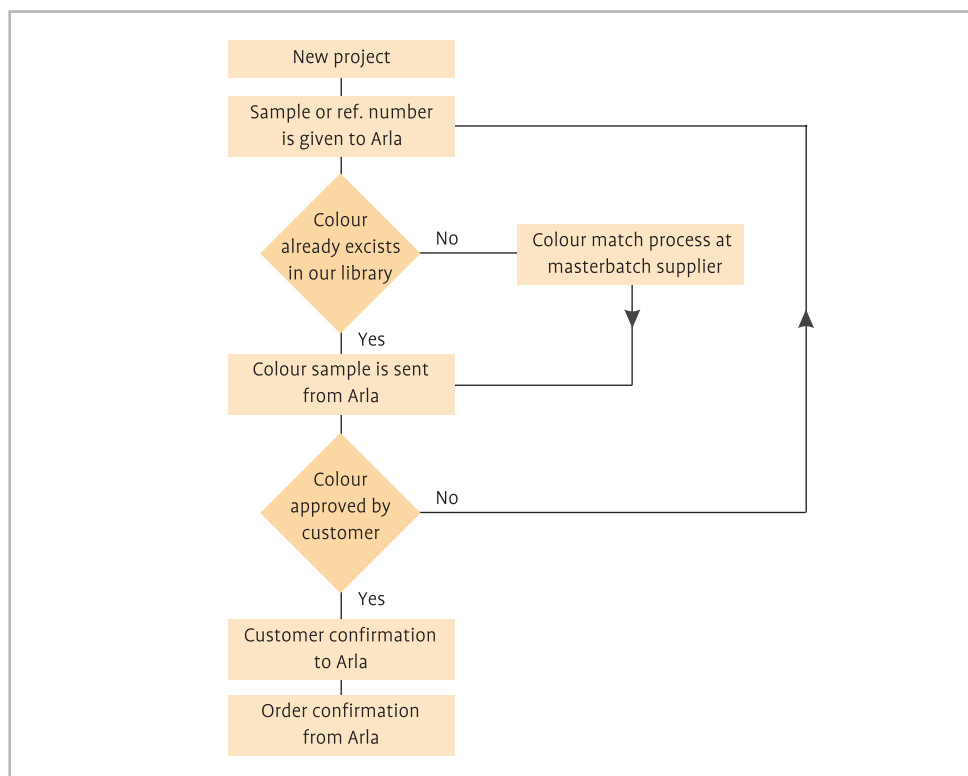

Colours

Colour matching process

- A colour sample is requested to match a new colour.
- If the colour is not already existing in our colour match register, a new matching process starts. There are several ways to do this. In case of using colour reference standards, following are mostly used:

  RAL, NCS or PMS
  Nevertheless a physical sample from the customer is often the best colour matching reference.
- The reference sample or colour reference number is sent by Arla Plast to a selected masterbatch company. A colour match is made and one sample is sent to Arla Plast and two samples are sent to customer (one for the customer and the second to use for his customer).
- When receiving the colour matched sample, **please contact Arla Plast for an approval**. When the colour is approved, Arla Plast will order the masterbatch. When not approved, another matching process will be necessary.
- The order handling can now be completed by Arla Plast, and an order confirmation can be sent.

The whole process from receiving the colour sample or reference colour number until you will have a colour sample to approve takes one to two weeks depending on product and urgency.